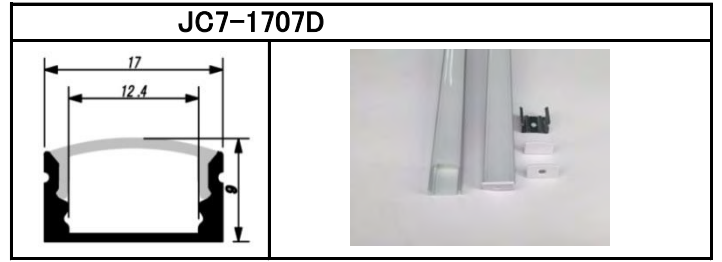

各1m 10本単位価格(税別): 附属品(一部除く) = 各カバー(10本) / 先端樹脂 × 20個 / 取り付け金具 × 20個 運賃サービス

販売代理店

2017年1月

日本イーデーエー株式会社

〒612-0029

京都市伏見区深草西浦町6丁目79-5 EDAアドバンスビル

Tel. (075) 641-7671 URL: <http://www.nihon-eda.co.jp>

Fax. (075) 641-3701 Mail: office@nihon-eda.co.jp