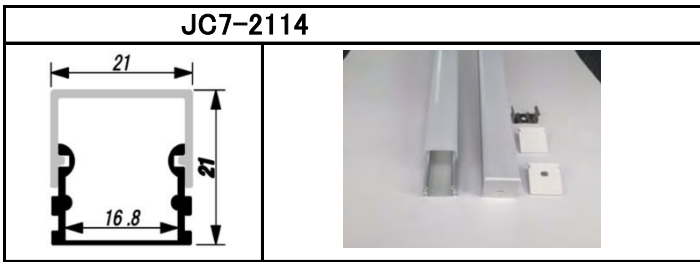

各1m 10本単位価格(税別): 附属品(一部除く) = 各カバー(10本) / 先端樹脂 × 20個 / 取り付け金具 × 20個 運賃サービス

販売代理店

2017年1月

日本イーデーエー株式会社

〒612-0029

京都市伏見区深草西浦町6丁目79-5 EDAアドバンスビル

Tel. (075) 641-7671 URL: <http://www.nihon-eda.co.jp>

Fax. (075) 641-3701 Mail: office@nihon-eda.co.jp