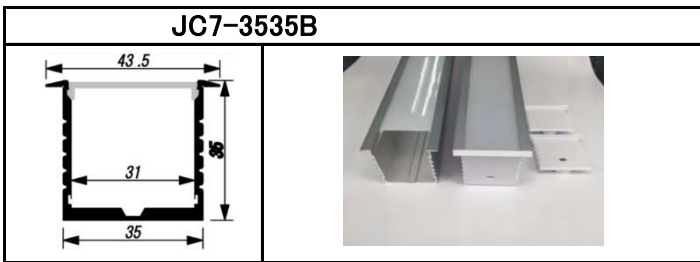

各1m 10本単位価格(税別): 附属品(一部除く) = 各カバー(10本) / 先端樹脂 × 20個 / 取り付け金具 × 20個 運賃サービス

販売代理店

2017年1月

日本イーデーエー株式会社

〒612-0029

京都市伏見区深草西浦町6丁目79-5 EDAアドバンスビル

Tel. (075) 641-7671 URL: <http://www.nihon-eda.co.jp>

Fax. (075) 641-3701 Mail: office@nihon-eda.co.jp