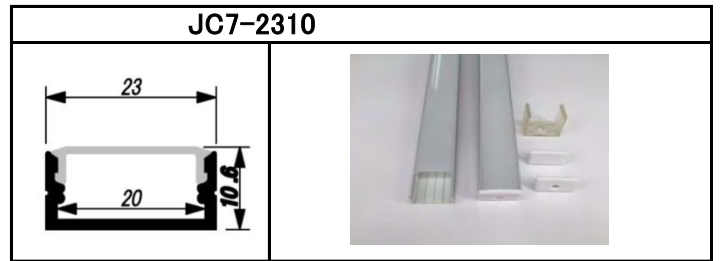

各1m 10本単位価格(税別): 附属品(一部除く) = 各カバー(10本) / 先端樹脂 × 20個 / 取り付け金具 × 20個 運賃サービス

販売代理店

2017年1月

日本イーデーエー株式会社

〒612-0029

京都市伏見区深草西浦町6丁目79-5 EDAアドバンスビル

Tel. (075) 641-7671 URL: <http://www.nihon-eda.co.jp>

Fax. (075) 641-3701 Mail: office@nihon-eda.co.jp