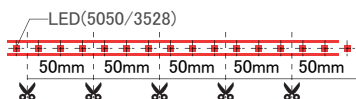

SMD5050 DC12V, 6.0w/m, pich:33.3mm, cut:100mm, 30LED

	Color	Color.Temp	lumens output	power	pcb cut	LED Q' ty	size
JCN-FN30CR-W-12	Red	625-630nm	1200-1800mcd	6.0w/m	100mm	30LED/m	5000×10×2.3(mm)
JCN-FN30CG-W-12	Green	515-530nm	3000-3600mcd				
JCN-FN30CB-W-12	Blue	463-470nm	800-1000mcd				
JCN-FN30CY-W-12	Yellow	585-595nm	1000-1200mcd				
JCN-FN30CRGB-W-12	RGB	585-595nm	1500-2000mcd				
JCN-FN30CP-W-12	Pink	470-630nm	800-900mcd				
JCN-FN30CYG-W-12	Yellow Green	500-510nm	1500-1700mcd				
JCN-FN30CIB-W-12	Ice Blue	475-490nm	1400-1600mcd				
JCN-FN30CUV-W-12	UV	395-405nm	1000-1100mcd				
JCN-FN30CCW-W-12	Cool White	6200-7000K	16-18lumen				
JCN-FN30CPW-W-12	Pure White	5000-5400K	16-18lumen				
JCN-FN30CWW-W-12	Warm White	2700-3300K	16-18lumen				

保護等級: IP54
 カバー: 収縮チューブ
 充填剤: RTV

LED Strips

RoHS

CE

12V DC

◆5cmごとにカットが可能 (60LED/m)

◆10cmごとにカットが可能 (30LED/m)

◆曲面に設置することが可能

SMD3528 DC12V , 4.0w/m , pich:16.6mm , cut:50mm , 60LED

	Color	Color.Temp	lumens output	power	pcb cut	LED Q' ty	size
JCN-FT60BR-W-12	Red	625-630nm	500-600mcd	4.0W/m	50mm	60LED/m	5000 × 10 × 3.4 (mm)
JCN-FT60BG-W-12	Green	515-530nm	1000-1200mcd				
JCN-FT60BB-W-12	Blue	463-470nm	300-400mcd				
JCN-FT60BY-W-12	Yellow	585-595nm	450-550mcd				
JCN-FT60BP-W-12	Pink	470-630nm	400-500mcd				
JCN-FT60BYG-W-12	Yellow Green	500-510nm	700-800mcd				
JCN-FT60BIB-W-12	Ice Blue	475-490nm	600-700mcd				
JCN-FT60BUV-W-12	UV	395-405nm	400-450mcd				
JCN-FT60BCW-W-12	Cool White	6200-7000K	5-6lumen				
JCN-FT60BPW-W-12	Pure White	5000-5400K	5-6lumen				
JCN-FT60BWW-W-12	Warm White	2700-3300K	5-6lumen				