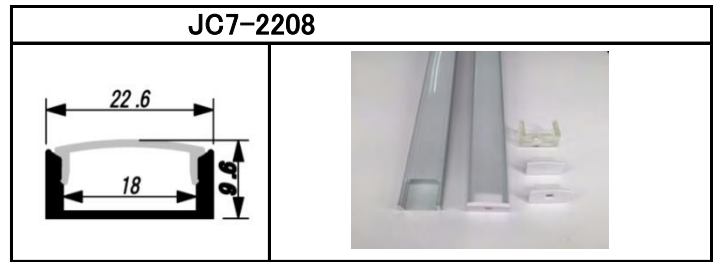

各1m 10本単位価格(税別): 附属品(一部除く) = 各カバー(10本) / 先端樹脂 × 20個 / 取り付け金具 × 20個 運賃サービス

販売代理店

2017年1月

日本イーデーエー株式会社

〒612-0029

京都市伏見区深草西浦町6丁目79-5 EDAアドバンスビル

Tel. (075) 641-7671 URL: <http://www.nihon-eda.co.jp>

Fax. (075) 641-3701 Mail: office@nihon-eda.co.jp