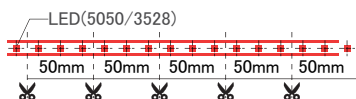

SMD5050 DC12V , 6.0w/m , pich:33.3mm , cut:100mm , 30LED

	Color	Color.Temp	lumens output	power	pcb cut	LED Q' ty	size
JCN-FT30CR-W-12	Red	625-630nm	1200-1800mcd	6.0W/m	100mm	30LED/m	5000 × 12 × 3.4 (mm)
JCN-FT30CG-W-12	Green	515-530nm	3000-3600mcd				
JCN-FT30CB-W-12	Blue	463-470nm	800-1000mcd				
JCN-FT30CY-W-12	Yellow	585-595nm	1000-1200mcd				
JCN-FT30CRGB-W-12	RGB	585-595nm	1500-2000mcd				
JCN-FT30CP-W-12	Pink	470-630nm	800-900mcd				
JCN-FT30CYG-W-12	Yellow Green	500-510nm	1500-1700mcd				
JCN-FT30CIB-W-12	Ice Blue	475-490nm	1400-1600mcd				
JCN-FT30CUV-W-12	UV	395-405nm	1000-1100mcd				
JCN-FT30CCW-W-12	Cool White	6200-7000K	16-18lumen				
JCN-FT30CPW-W-12	Pure White	5000-5400K	16-18lumen				
JCN-FT30CWW-W-12	Warm White	2700-3300K	16-18lumen				

◆10cmごとにカットが可能 (30LED/m)

◆曲面に設置することが可能

SMD3528 DC12V , 4.0w/m , pich:16.6mm , cut:50mm , 60LED

	Color	Color.Temp	lumens output	power	pcb cut	LED Q' ty	size
JCN-FTS60BR-W-12	Red	625-630nm	500-600mcd	4.0W/m	50mm	60LED/m	5000×10×4.0(mm)
JCN-FTS60BG-W-12	Green	515-530nm	1000-1200mcd				
JCN-FTS60BB-W-12	Blue	463-470nm	300-400mcd				
JCN-FTS60BY-W-12	Yellow	585-595nm	450-550mcd				
JCN-FTS60BP-W-12	Pink	470-630nm	400-500mcd				
JCN-FTS60BYG-W-12	Yellow Green	500-510nm	700-800mcd				
JCN-FTS60BIB-W-12	Ice Blue	475-490nm	600-700mcd				
JCN-FTS60BUV-W-12	UV	395-405nm	400-450mcd				
JCN-FTS60BCW-W-12	Cool White	6200-7000K	5-6lumen				
JCN-FTS60BPW-W-12	Pure White	5000-5400K	5-6lumen				
JCN-FTS60BWW-W-12	Warm White	2700-3300K	5-6lumen				