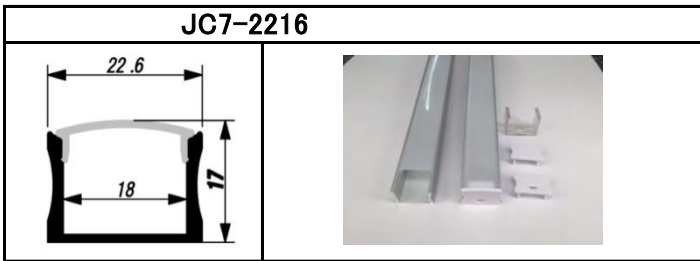

各1m 10本単位価格(税別): 附属品(一部除く) = 各カバー(10本) / 先端樹脂 × 20個 / 取り付け金具 × 20個 運賃サービス

販売代理店

2017年1月

日本イーデーエー株式会社

〒612-0029

京都市伏見区深草西浦町6丁目79-5 EDAアドバンスビル

Tel. (075) 641-7671 URL: <http://www.nihon-eda.co.jp>

Fax. (075) 641-3701 Mail: office@nihon-eda.co.jp