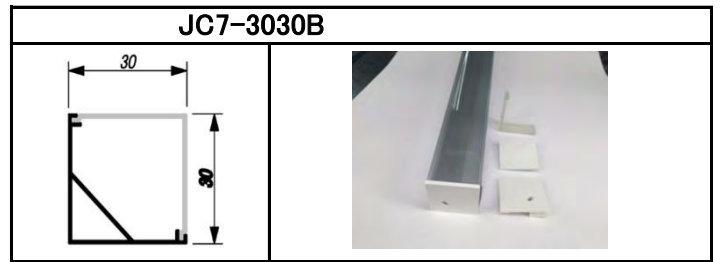

各1m 10本単位価格(税別): 附属品(一部除く) = 各カバー(10本) / 先端樹脂 × 20個 / 取り付け金具 × 20個 運賃サービス

販売代理店

2017年1月

日本イーデーエー株式会社

〒612-0029

京都市伏見区深草西浦町6丁目79-5 EDAアドバンスビル

Tel. (075) 641-7671 URL: <http://www.nihon-eda.co.jp>

Fax. (075) 641-3701 Mail: office@nihon-eda.co.jp