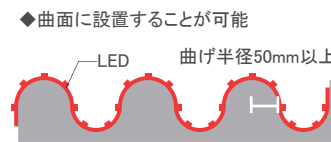

LED Strip light

屋外仕様