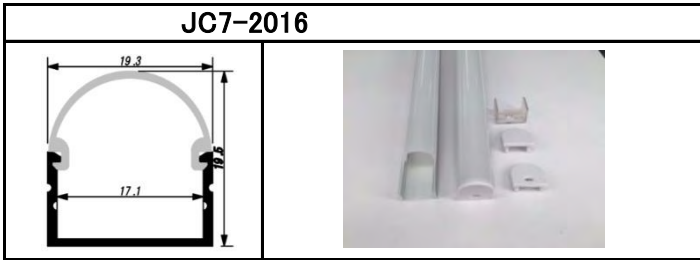

各1m 10本単位価格(税別): 附属品(一部除く) = 各カバー(10本) / 先端樹脂 × 20個 / 取り付け金具 × 20個 運賃サービス

販売代理店

2017年1月

日本イーデーエー株式会社

〒612-0029

京都市伏見区深草西浦町6丁目79-5 EDAアドバンスビル

Tel. (075) 641-7671 URL: <http://www.nihon-eda.co.jp>

Fax. (075) 641-3701 Mail: office@nihon-eda.co.jp