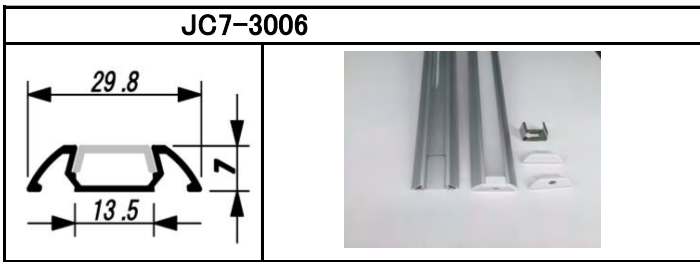

各1m 10本単位価格(税別): 附属品(一部除く) = 各カバー(10本) / 先端樹脂 × 20個 / 取り付け金具 × 20個 運賃サービス

販売代理店

2017年1月

日本イーデーエー株式会社

〒612-0029

京都市伏見区深草西浦町6丁目79-5 EDAアドバンスビル

Tel. (075) 641-7671 URL: <http://www.nihon-eda.co.jp>

Fax. (075) 641-3701 Mail: office@nihon-eda.co.jp