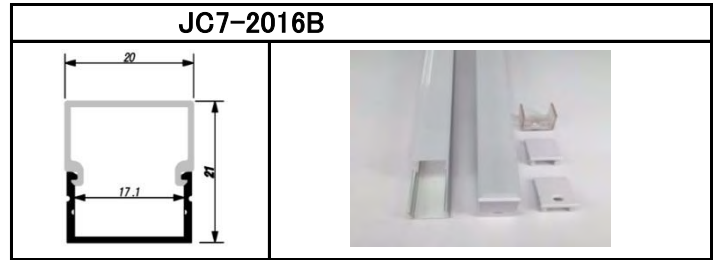

各1m 10本単位価格(税別): 附属品(一部除く) = 各カバー(10本) / 先端樹脂 × 20個 / 取り付け金具 × 20個 運賃サービス

販売代理店

2017年1月

日本イーデーエー株式会社

〒612-0029

京都市伏見区深草西浦町6丁目79-5 EDAアドバンスビル

Tel. (075) 641-7671 URL: <http://www.nihon-eda.co.jp>

Fax. (075) 641-3701 Mail: office@nihon-eda.co.jp