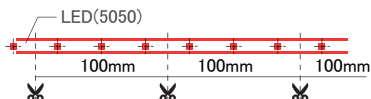

SMD5050 DC12V , 6.0w/m , pich:33.3mm , cut:100mm , 30LED

	Color	Color.Temp	lumens output	power	pcb cut	LED Q' ty	size
JCN-FT30CR-W-12	Red	625-630nm	1200-1800mcd	6.0W/m	100mm	30LED/m	5000 × 12 × 3.4 (mm)
JCN-FT30CG-W-12	Green	515-530nm	3000-3600mcd				
JCN-FT30CB-W-12	Blue	463-470nm	800-1000mcd				
JCN-FT30CY-W-12	Yellow	585-595nm	1000-1200mcd				
JCN-FT30CRGB-W-12	RGB	585-595nm	1500-2000mcd				
JCN-FT30CP-W-12	Pink	470-630nm	800-900mcd				
JCN-FT30CYG-W-12	Yellow Green	500-510nm	1500-1700mcd				
JCN-FT30CIB-W-12	Ice Blue	475-490nm	1400-1600mcd				
JCN-FT30CUV-W-12	UV	395-405nm	1000-1100mcd				
JCN-FT30CCW-W-12	Cool White	6200-7000K	16-18lumen				
JCN-FT30CPW-W-12	Pure White	5000-5400K	16-18lumen				
JCN-FT30CWW-W-12	Warm White	2700-3300K	16-18lumen				

◆10cmごとにカットが可能 (30LED/m)

◆曲面に設置することが可能

SMD3528 DC12V , 4.0w/m , pich:16.6mm , cut:50mm , 60LED

	Color	Color.Temp	lumens output	power	pcb cut	LED Q' ty	size
JCN-FTS60BR-W-12	Red	625-630nm	500-600mcd	4.0W/m	50mm	60LED/m	5000×10×4.0(mm)
JCN-FTS60BG-W-12	Green	515-530nm	1000-1200mcd				
JCN-FTS60BB-W-12	Blue	463-470nm	300-400mcd				
JCN-FTS60BY-W-12	Yellow	585-595nm	450-550mcd				
JCN-FTS60BP-W-12	Pink	470-630nm	400-500mcd				
JCN-FTS60BYG-W-12	Yellow Green	500-510nm	700-800mcd				
JCN-FTS60BIB-W-12	Ice Blue	475-490nm	600-700mcd				
JCN-FTS60BUV-W-12	UV	395-405nm	400-450mcd				
JCN-FTS60BCW-W-12	Cool White	6200-7000K	5-6lumen				
JCN-FTS60BPW-W-12	Pure White	5000-5400K	5-6lumen				
JCN-FTS60BWW-W-12	Warm White	2700-3300K	5-6lumen				