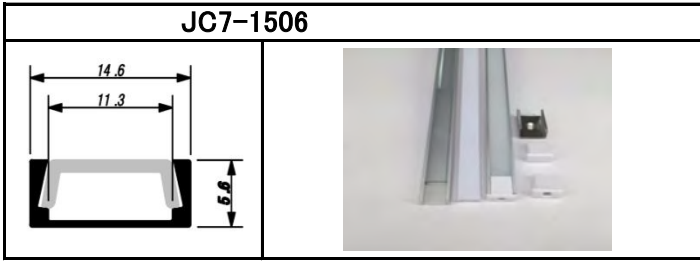

各1m 10本単位価格(税別): 附属品(一部除く) = 各カバー(10本) / 先端樹脂 × 20個 / 取り付け金具 × 20個 運賃サービス

販売代理店

2017年1月

日本イーデーエー株式会社

〒612-0029

京都市伏見区深草西浦町6丁目79-5 EDAアドバンスビル

Tel. (075) 641-7671 URL: <http://www.nihon-eda.co.jp>

Fax. (075) 641-3701 Mail: office@nihon-eda.co.jp