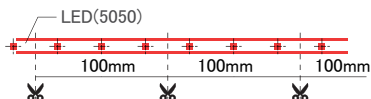

SMD5050 DC12V, 6.0w/m, pich:33.3mm, cut:100mm, 30LED

	Color	Color.Temp	lumens output	power	pcb cut	LED Q' ty	size
JCN-FN30CR-W-12	Red	625-630nm	1200-1800mcd	6.0w/m	100mm	30LED/m	5000×10×2.3(mm)
JCN-FN30CG-W-12	Green	515-530nm	3000-3600mcd				
JCN-FN30CB-W-12	Blue	463-470nm	800-1000mcd				
JCN-FN30CY-W-12	Yellow	585-595nm	1000-1200mcd				
JCN-FN30CRGB-W-12	RGB	585-595nm	1500-2000mcd				
JCN-FN30CP-W-12	Pink	470-630nm	800-900mcd				
JCN-FN30CYG-W-12	Yellow Green	500-510nm	1500-1700mcd				
JCN-FN30CIB-W-12	Ice Blue	475-490nm	1400-1600mcd				
JCN-FN30CUV-W-12	UV	395-405nm	1000-1100mcd				
JCN-FN30CCW-W-12	Cool White	6200-7000K	16-18lumen				
JCN-FN30CPW-W-12	Pure White	5000-5400K	16-18lumen				
JCN-FN30CWW-W-12	Warm White	2700-3300K	16-18lumen				

保護等級: IP54
 カバー: 収縮チューブ
 充填剤: RTV

LED Strips

RoHS

CE

12V DC

◆5cmごとにカットが可能 (60LED/m)

◆10cmごとにカットが可能 (30LED/m)

◆曲面に設置することが可能

SMD3528 DC12V , 4.0w/m , pich:16.6mm , cut:50mm , 60LED

	Color	Color.Temp	lumens output	power	pcb cut	LED Q' ty	size
JCN-FT60BR-W-12	Red	625-630nm	500-600mcd	4.0W/m	50mm	60LED/m	5000 × 10 × 3.4 (mm)
JCN-FT60BG-W-12	Green	515-530nm	1000-1200mcd				
JCN-FT60BB-W-12	Blue	463-470nm	300-400mcd				
JCN-FT60BY-W-12	Yellow	585-595nm	450-550mcd				
JCN-FT60BP-W-12	Pink	470-630nm	400-500mcd				
JCN-FT60BYG-W-12	Yellow Green	500-510nm	700-800mcd				
JCN-FT60BIB-W-12	Ice Blue	475-490nm	600-700mcd				
JCN-FT60BUV-W-12	UV	395-405nm	400-450mcd				
JCN-FT60BCW-W-12	Cool White	6200-7000K	5-6lumen				
JCN-FT60BPW-W-12	Pure White	5000-5400K	5-6lumen				
JCN-FT60BWW-W-12	Warm White	2700-3300K	5-6lumen				